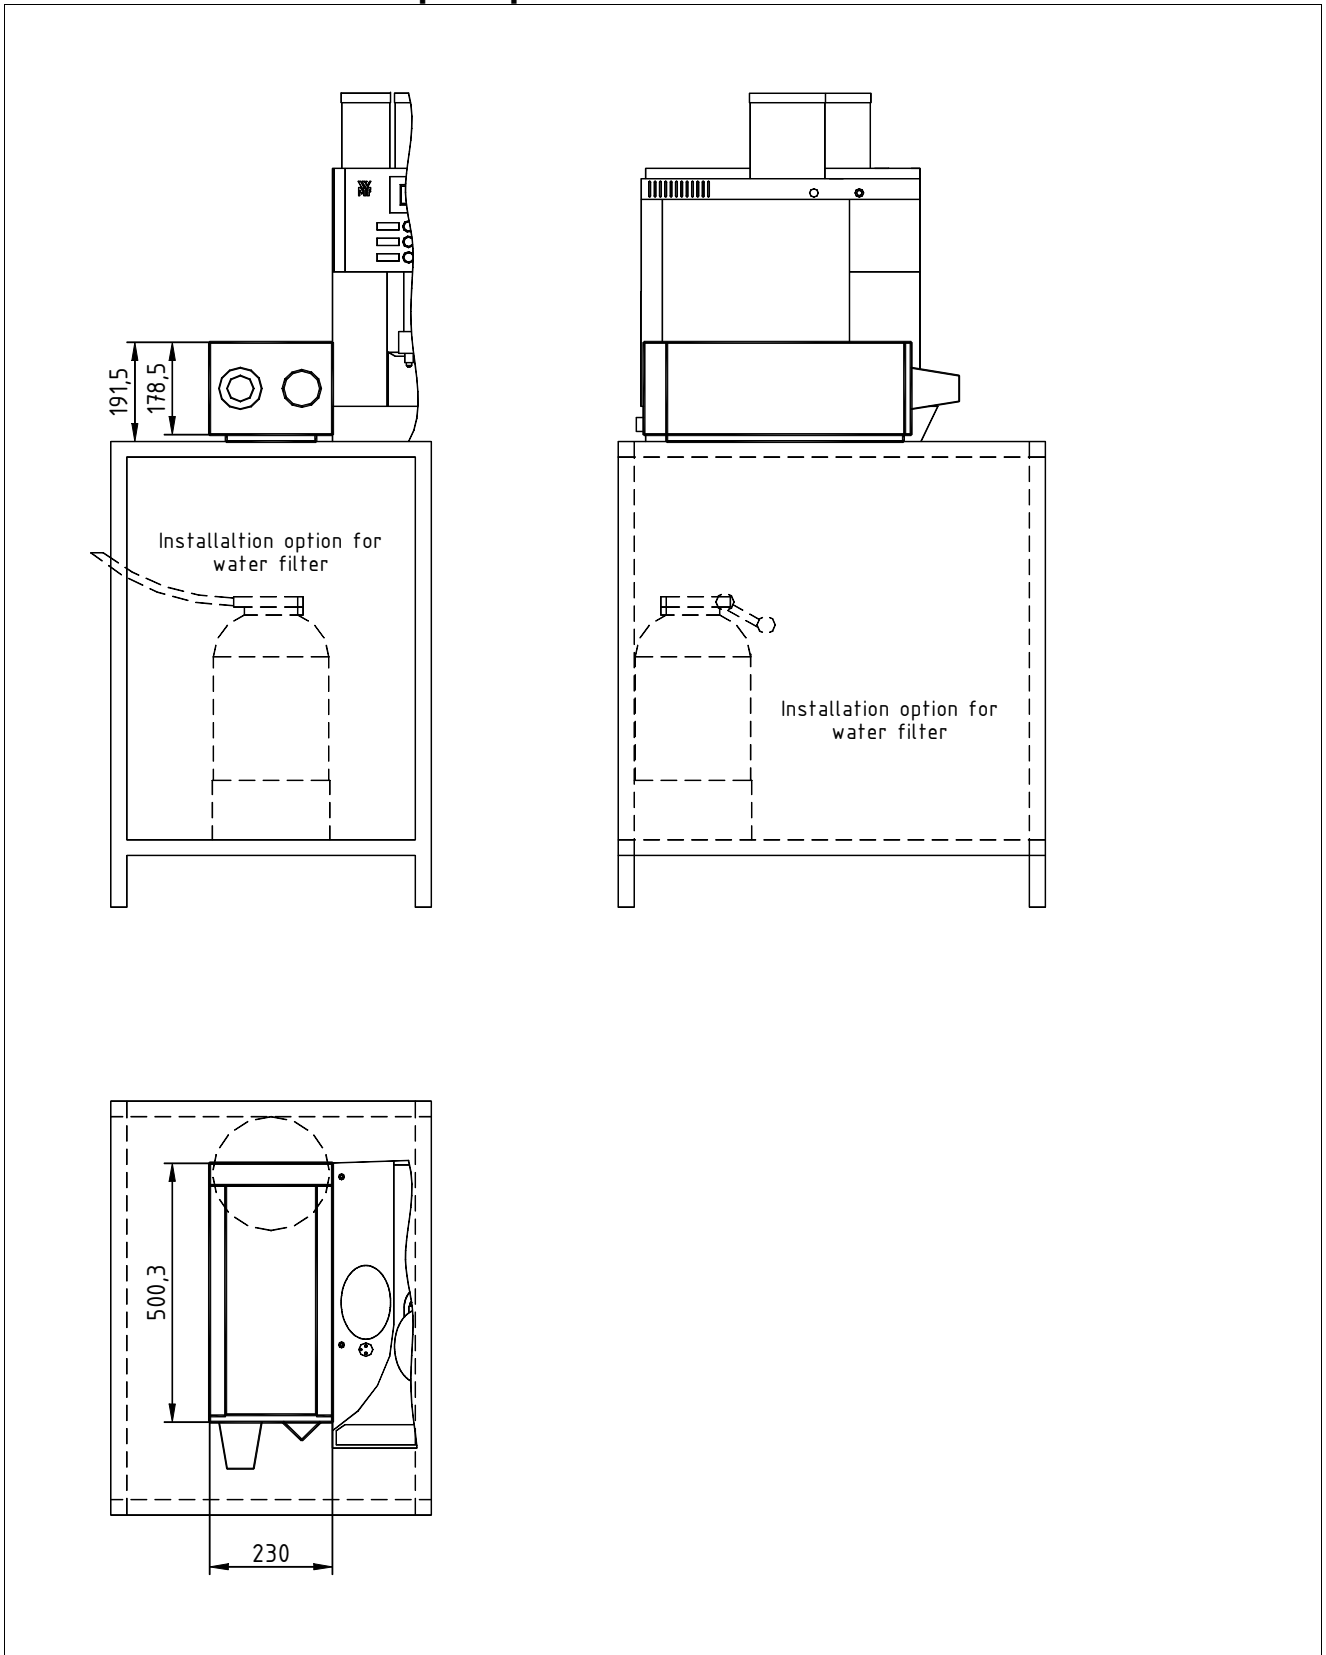

WMF KAFFEEMASCHINEN

WMF Planning Info

Cup Dispenser for Presto / Bistro

WMF KAFFEEMASCHINEN

Data Sheet Cup Dispenser for Presto / Bistro

Type:	03 9199 0009 Cup Dispenser usable for cups from 60 mm Ø to 90 mm Ø. Accessory device for WMF Presto or WMF Bistro
Capacity:	Stack length per tube approx. 420 mm
Miscellaneous:	The cup dispenser can be used either as a stand-alone unit, or together with a WMF coffee machine, or as an accessory device installed left-hand side of the WMF coffee machine together with the WMF countertop cooler 9192. To increase cup capacity several cup dispensers can be stacked up.
Accessories:	2 each membranes suitable for cups Ø 60 -74 mm, 75 - 82 mm and 83 - 90 mm
Empty weight:	approx. 5 kg